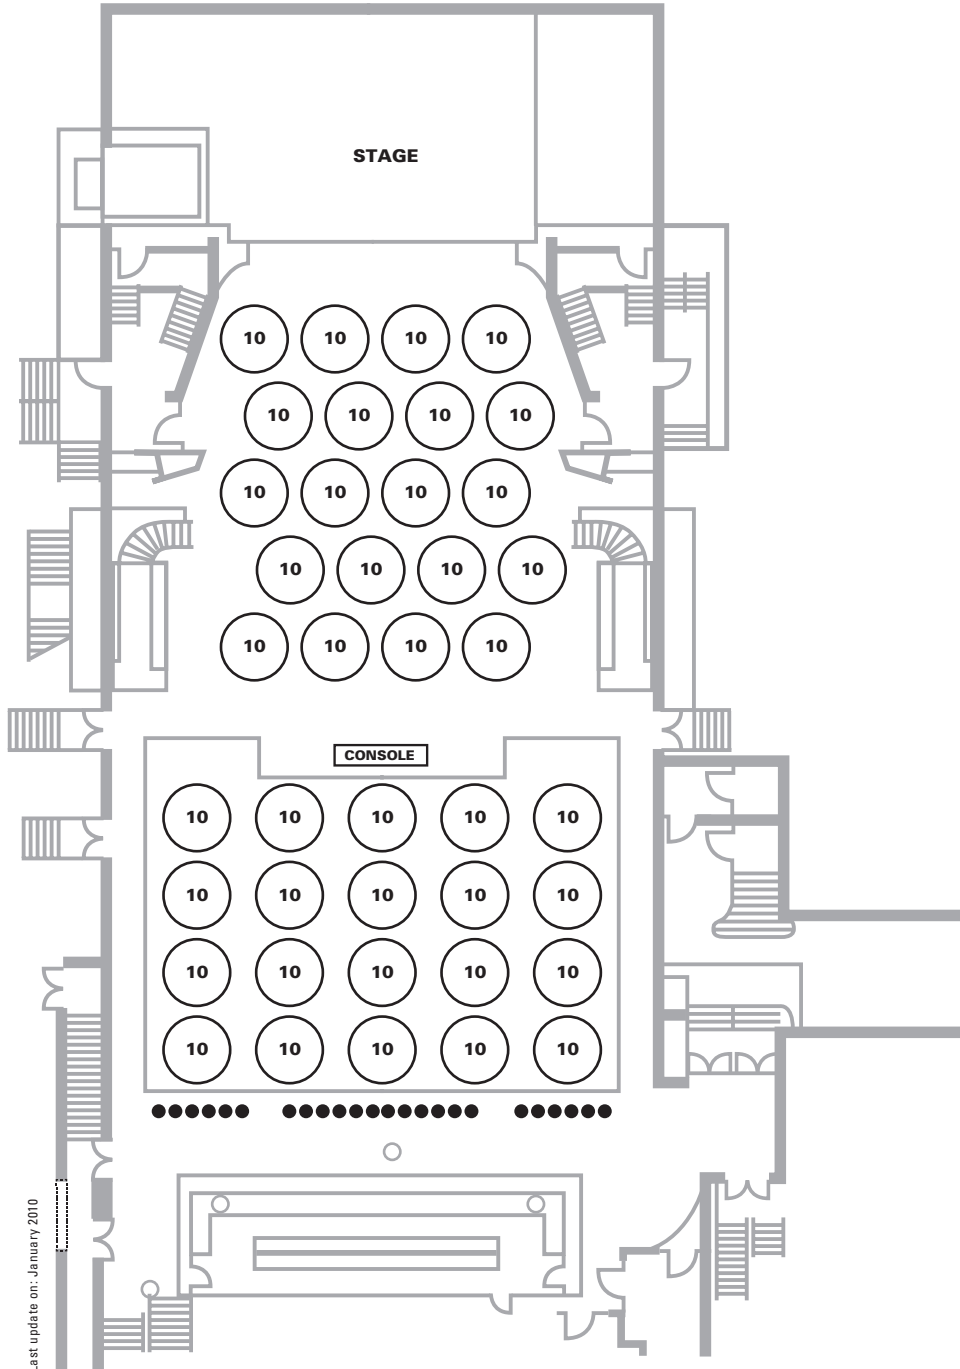

MÉTROPOLIS

Floor Plan: (tables and chairs)
Capacity: 400 seated people

Last update on: January 2010

- Subject to change depending on the technical needs.
- Obstructed view or/and Subject to change depending on the technical needs